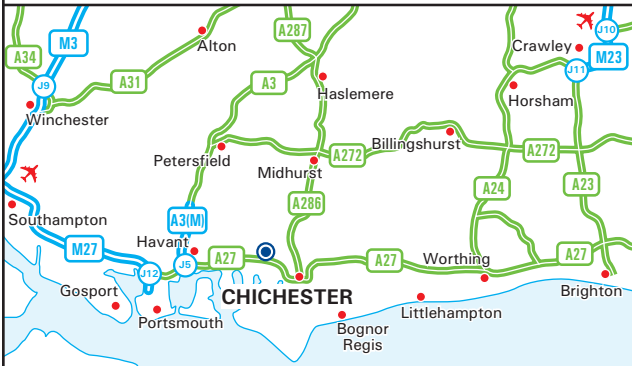

Group Services

Cega Group Services Limited
Funtington Park
Cheesemans Lane, Funtington
Chichester

West Sussex PO18 8UE
Tel: +44 (0) 1243 621001
Fax: +44 (0) 1243 621006
www.cegagroup.com

From M27 / A27 Eastbound

Leave the M27 north of Portsmouth and join the A27 eastbound towards Chichester and Brighton.
Remain on the A27 for 16 miles until the junction with the A259 to the west of Emsworth.
Join the A259 (Havant Road). Continue straight over the next roundabout remaining on A259 - now Main Road.
Turn left onto Broad Road. Go straight over the level crossing and pass over the A27.
Continue onto Cheesemans Lane. We are located on the left hand side (see inset).

From Brighton / A27 Westbound

Join the A27 westbound at the Patcham junction with the A23, north of Brighton.
Remain on the A27 for 29 miles passing north of Shoreham-by-Sea and Worthing and through Arundel.
Continue on the Chichester by-pass
At the Fishbourne roundabout, take the first exit onto the A259 (Fishbourne Road).
Continue straight over the next roundabout remaining on A259 - now Main Road.
Turn right onto Broad Road. Go straight over the level crossing and pass over the A27.
Continue onto Cheesemans Lane. We are located on the left hand side (see inset).

By Train

Nutbourne receives services from Portsmouth Harbour, Havant, Chichester, Worthing and Brighton.